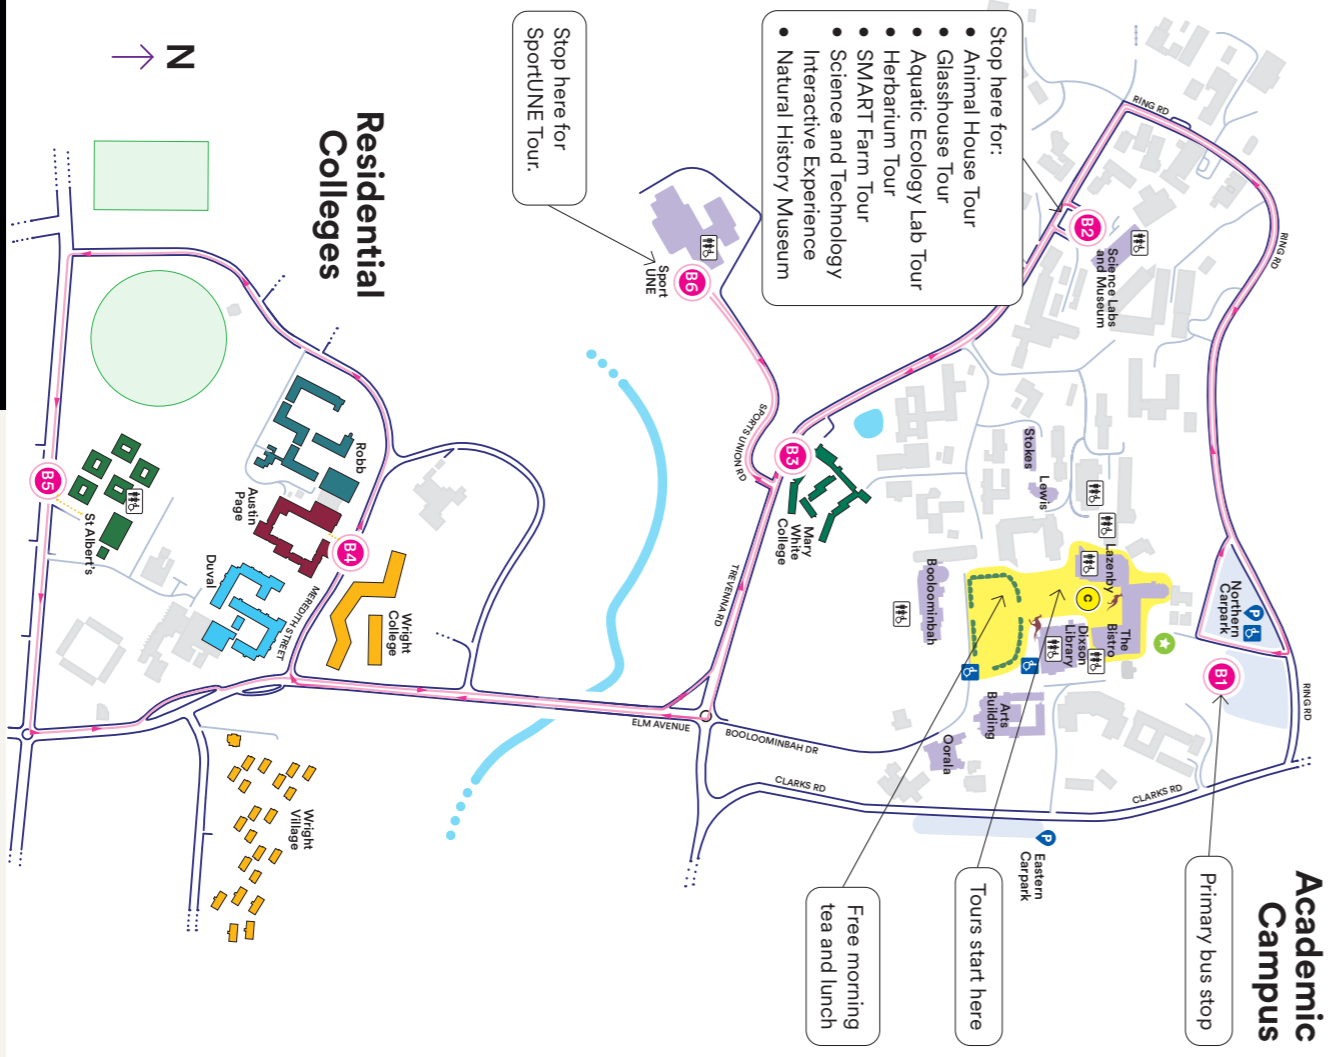

OPEN DAY CENTRAL

Please note that this mud map is a simplified version of our campus. Some items are not to scale and some details have been removed.

Open Day to-do list

- Speak to a member of the Future of the University Team at the study advice tent
- Talk to a staff member in a study area of your interest
- Go on a tour of a study area of your interest
- Visit a UNE college
- Make the most of the free food throughout the day
- Stay connected

OPEN DAY BUS ROUTE

- Location legend**
- Bus stop locations
 - Open Day Central
 - Open Day check in
 - Accessible parking
 - Parking
 - Accessible toilets
- See the timetable on the other side of this program for four times and further details.

Schedule Legend

- Humanities and Education
- Medicine and Health
- Science and Technology
- Refer to the Bus Route map (back page of program) for the tour starting location.
- Law and Business
- Environment and Rural Science
- Student Life