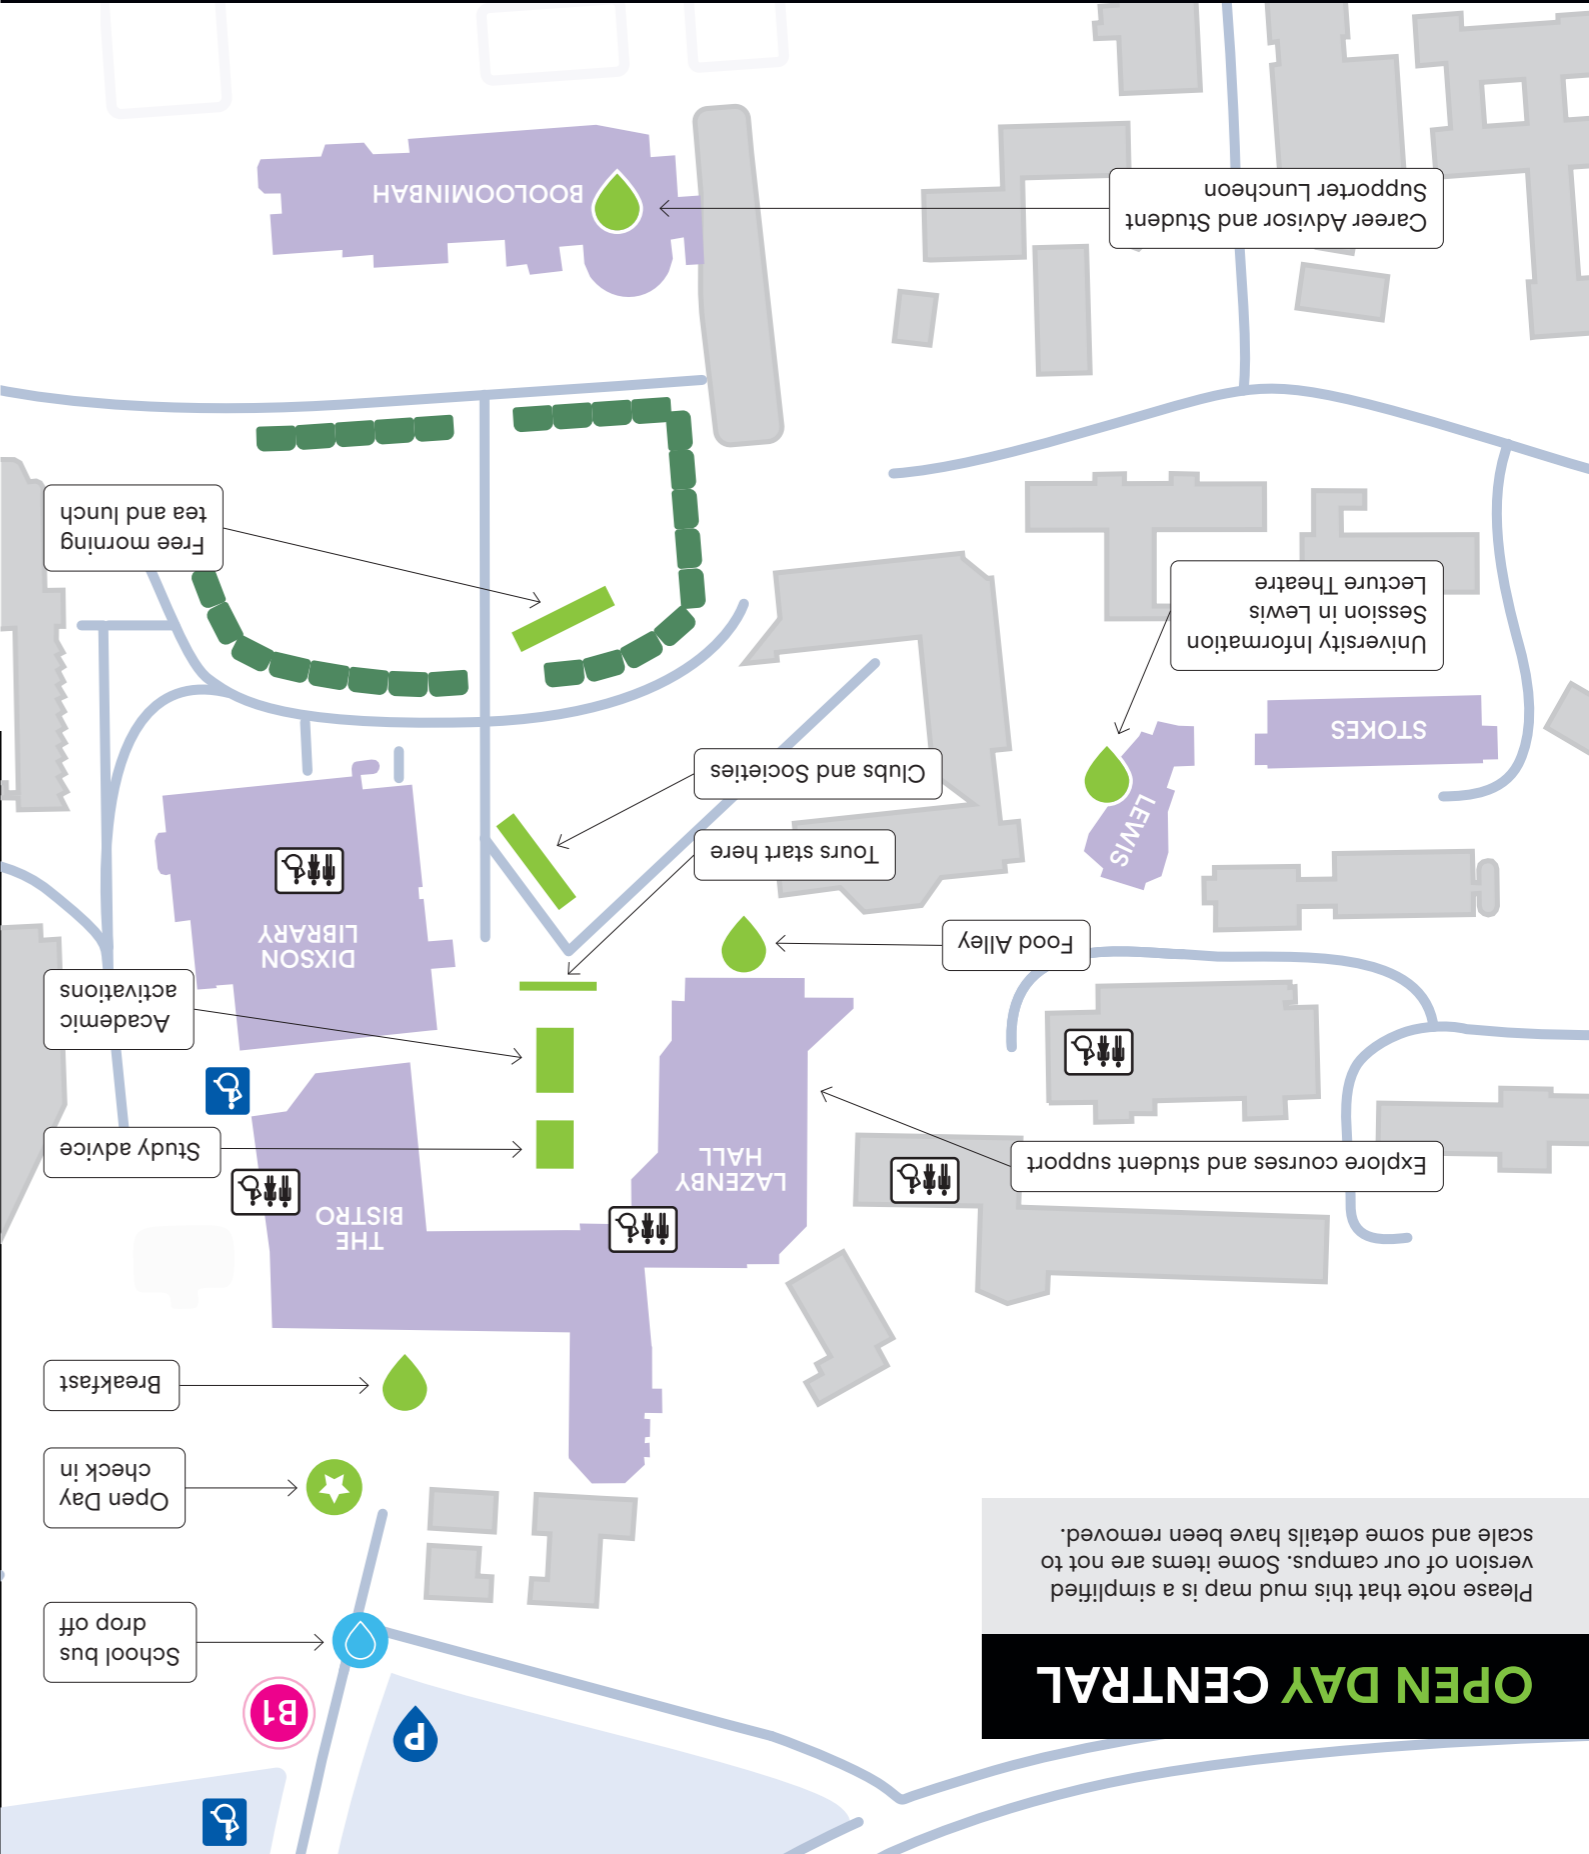

OPEN DAY CENTRAL

Please note that this mud map is a simplified version of our campus. Some items are not to scale and some details have been removed.

Open Day to-do list

- Speak to a member of the Future of the University Team at the study advice tent
- Talk to a staff member in a study area of your interest
- Go on a tour of a study area of your interest
- Visit a UNE college
- Make the most of the free food throughout the day
- Stay connected

OPEN DAY BUS ROUTE

- Location legend**
- Bus stop locations
 - Open Day Central
 - Open Day check in
 - Accessible parking
 - Parking
 - Accessible toilets
- See the timetable on the other side of this program for four times and further details.

Schedule Legend

- Humanities and Education
- Medicine and Health
- Science and Technology
- Refer to the Bus Route map (back page of program) for the tour starting location.
- Law and Business
- Environment and Rural Science
- Student Life