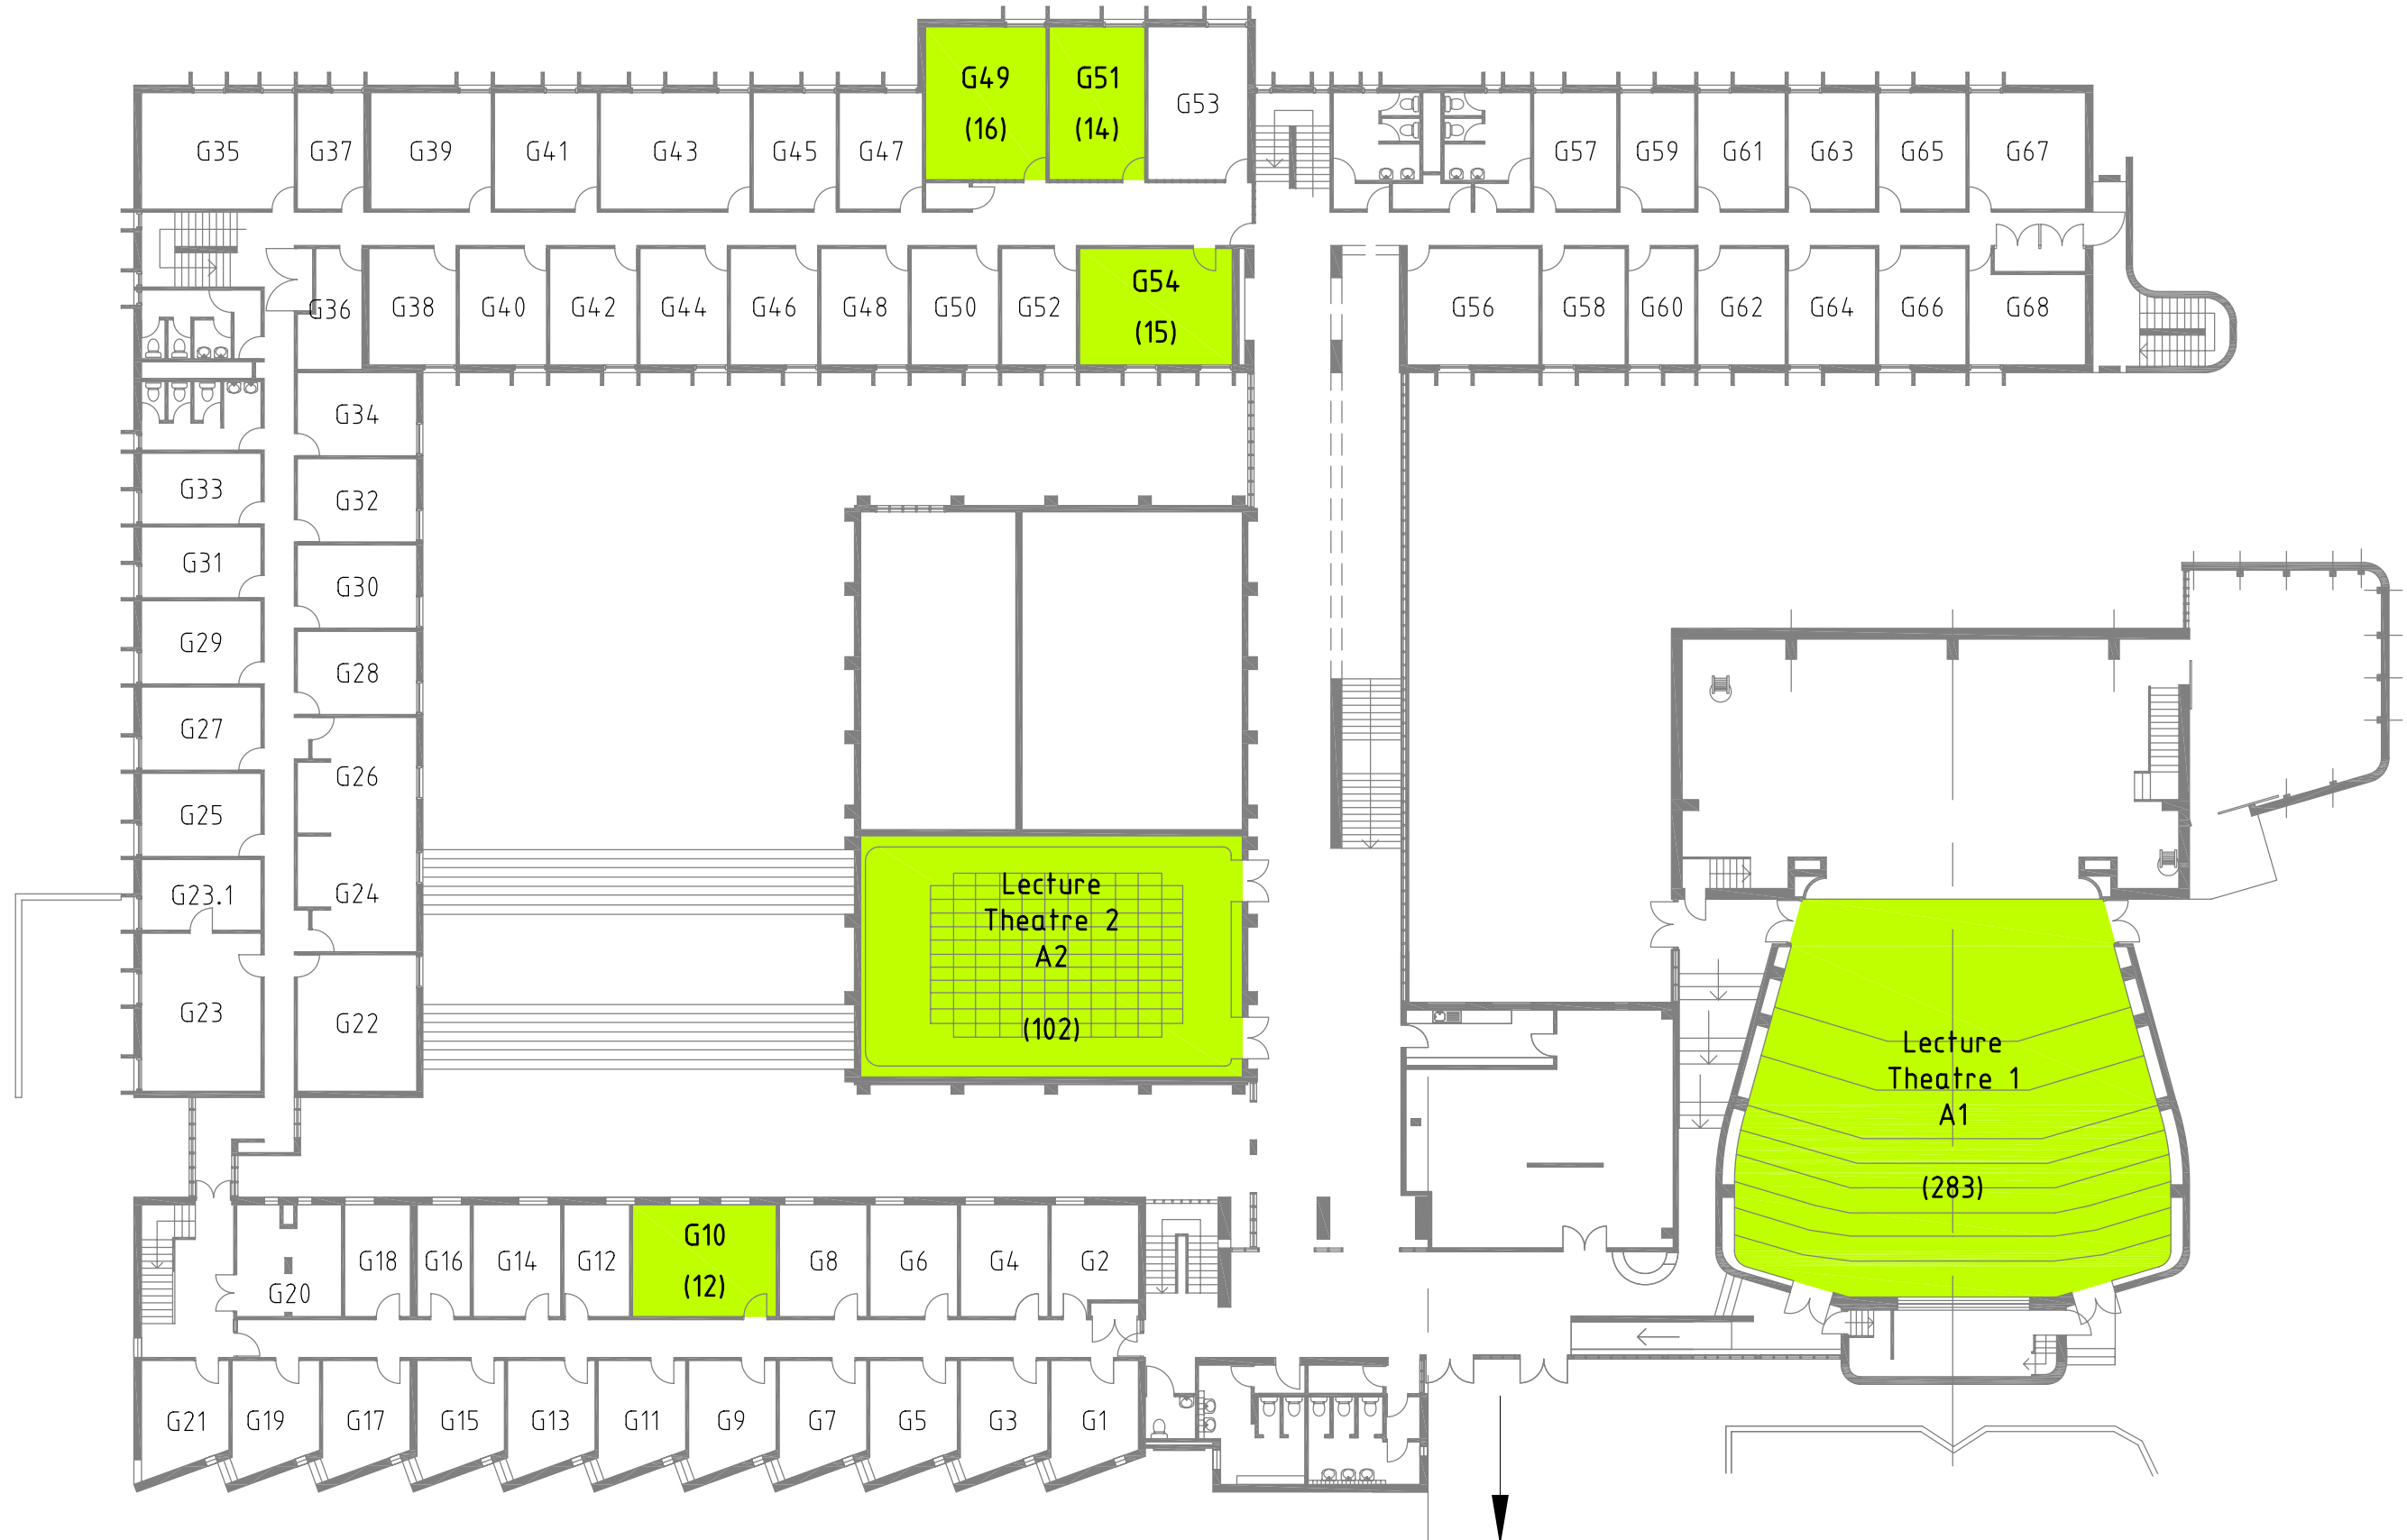

E011 - ARTS BUILDING

Level LG

TEACHING ROOM

Description
ROOM NO.
(Max. Capacity)

E011 - ARTS BUILDING

Level G

TEACHING ROOM

Description
ROOM NO.
(Max. Capacity)

TO BOOLOOMINBAH

E011 - ARTS BUILDING

Level 1

TEACHING ROOM

Description
ROOM NO.
(Max. Capacity)

TEACHING ROOM →

Description
ROOM NO.
(Max. Capacity)