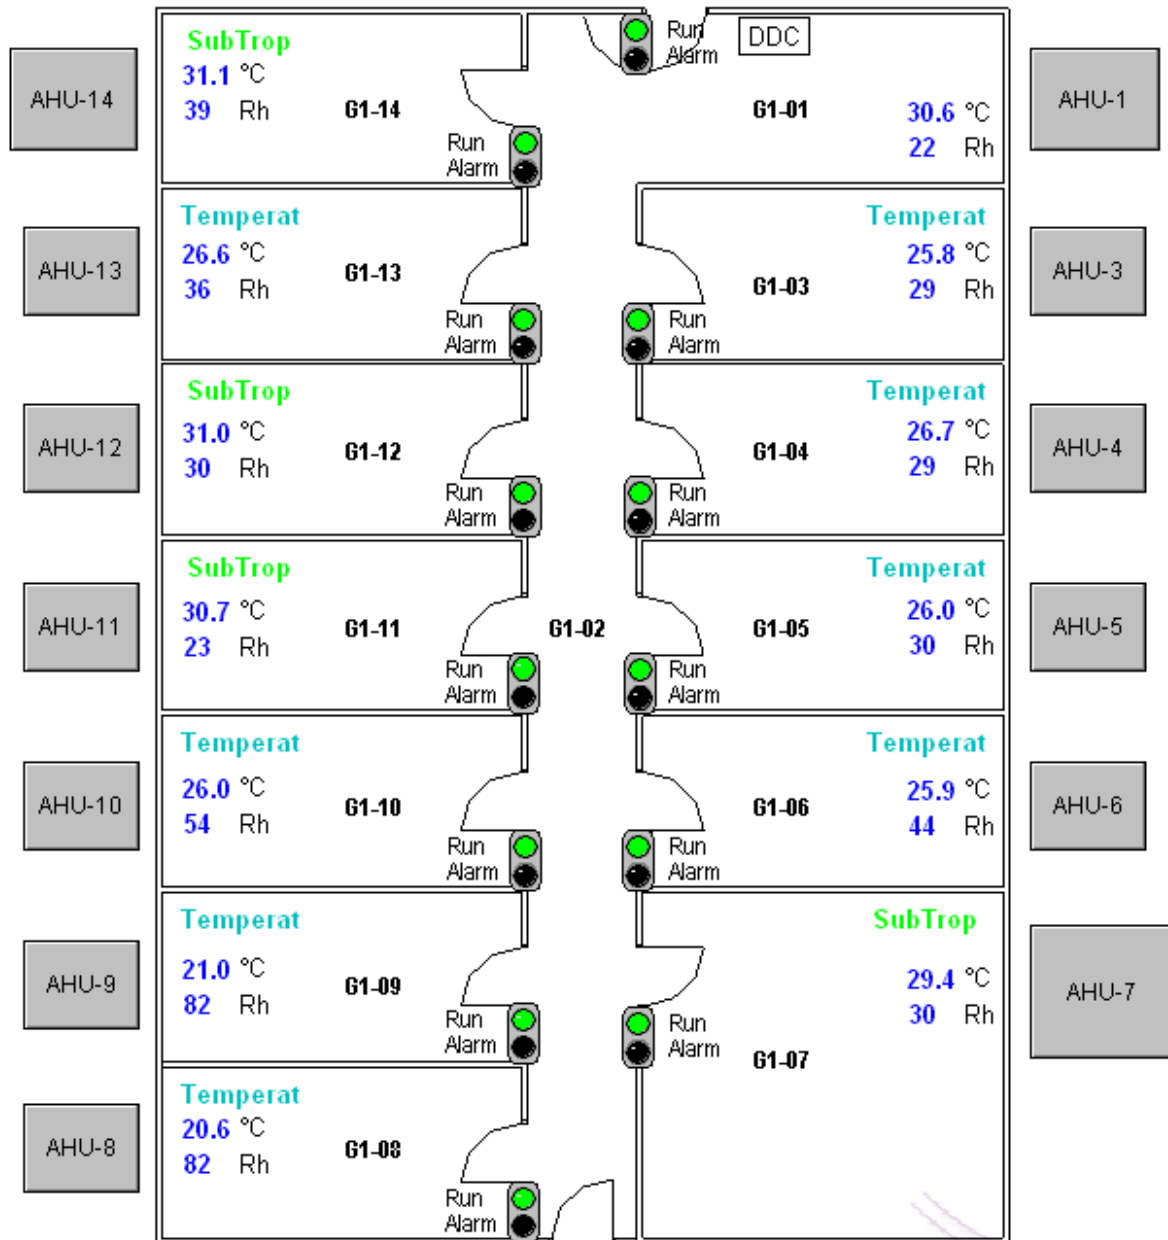

Site Plan

GREENHOUSE NO 1

W66-04

W66-03

WEST

EAST

GREENHOUSE NO 2

W67-07

W67-06

WEST

EAST

Glasshouse Teaching and Research Complex