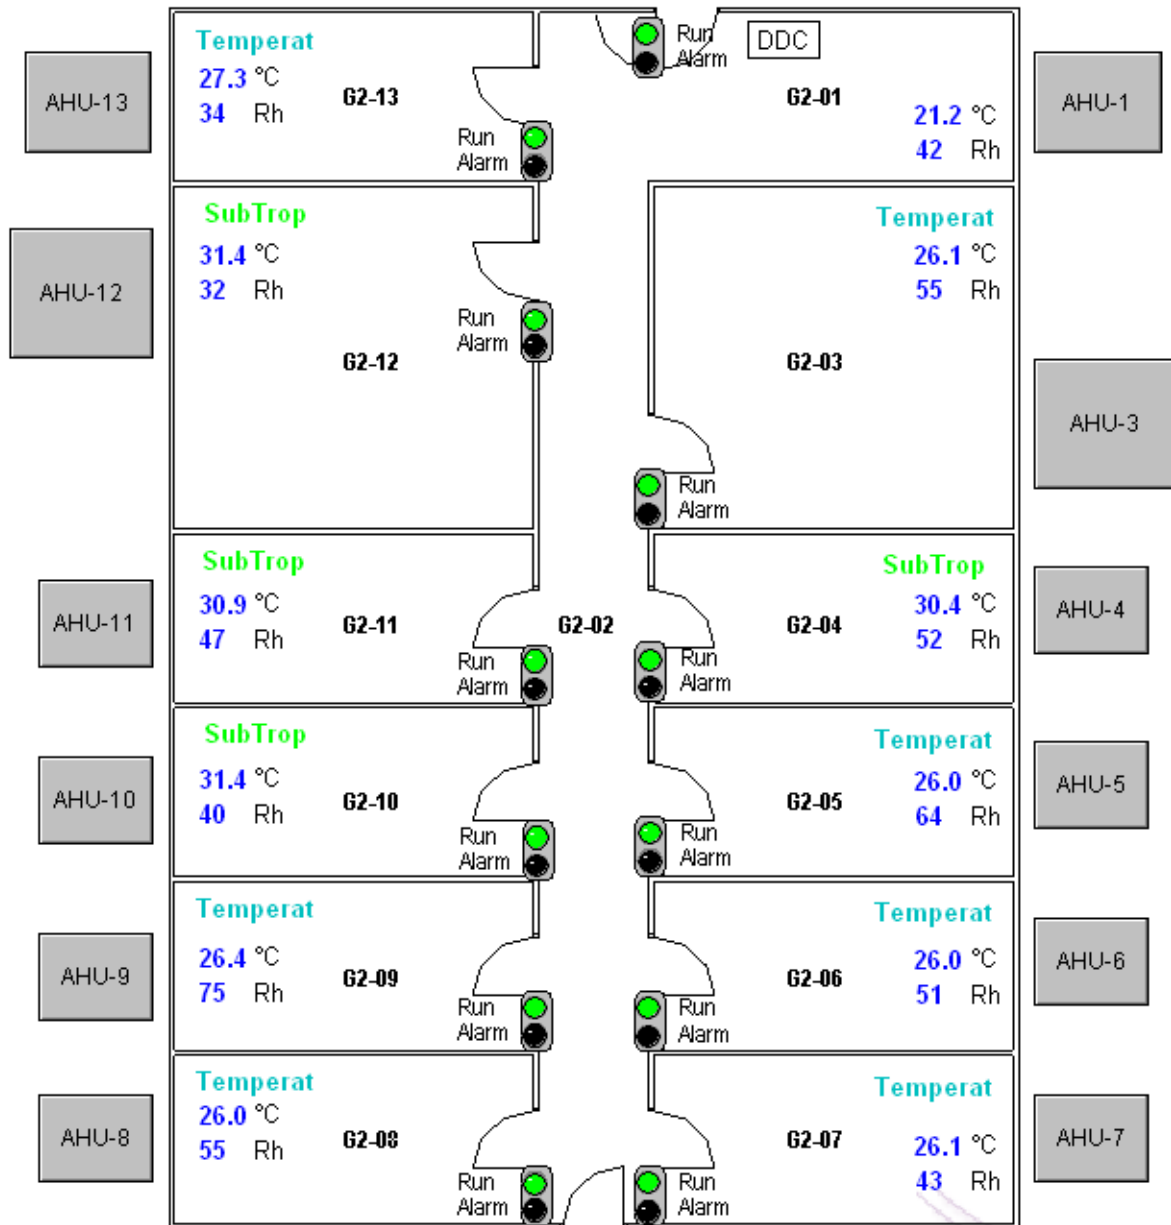

Site Plan

GREENHOUSE NO 1

W66-04

W66-03

WEST

EAST

GREENHOUSE NO 2

W67-07

W67-06

WEST

EAST

Glasshouse Teaching and Research Complex