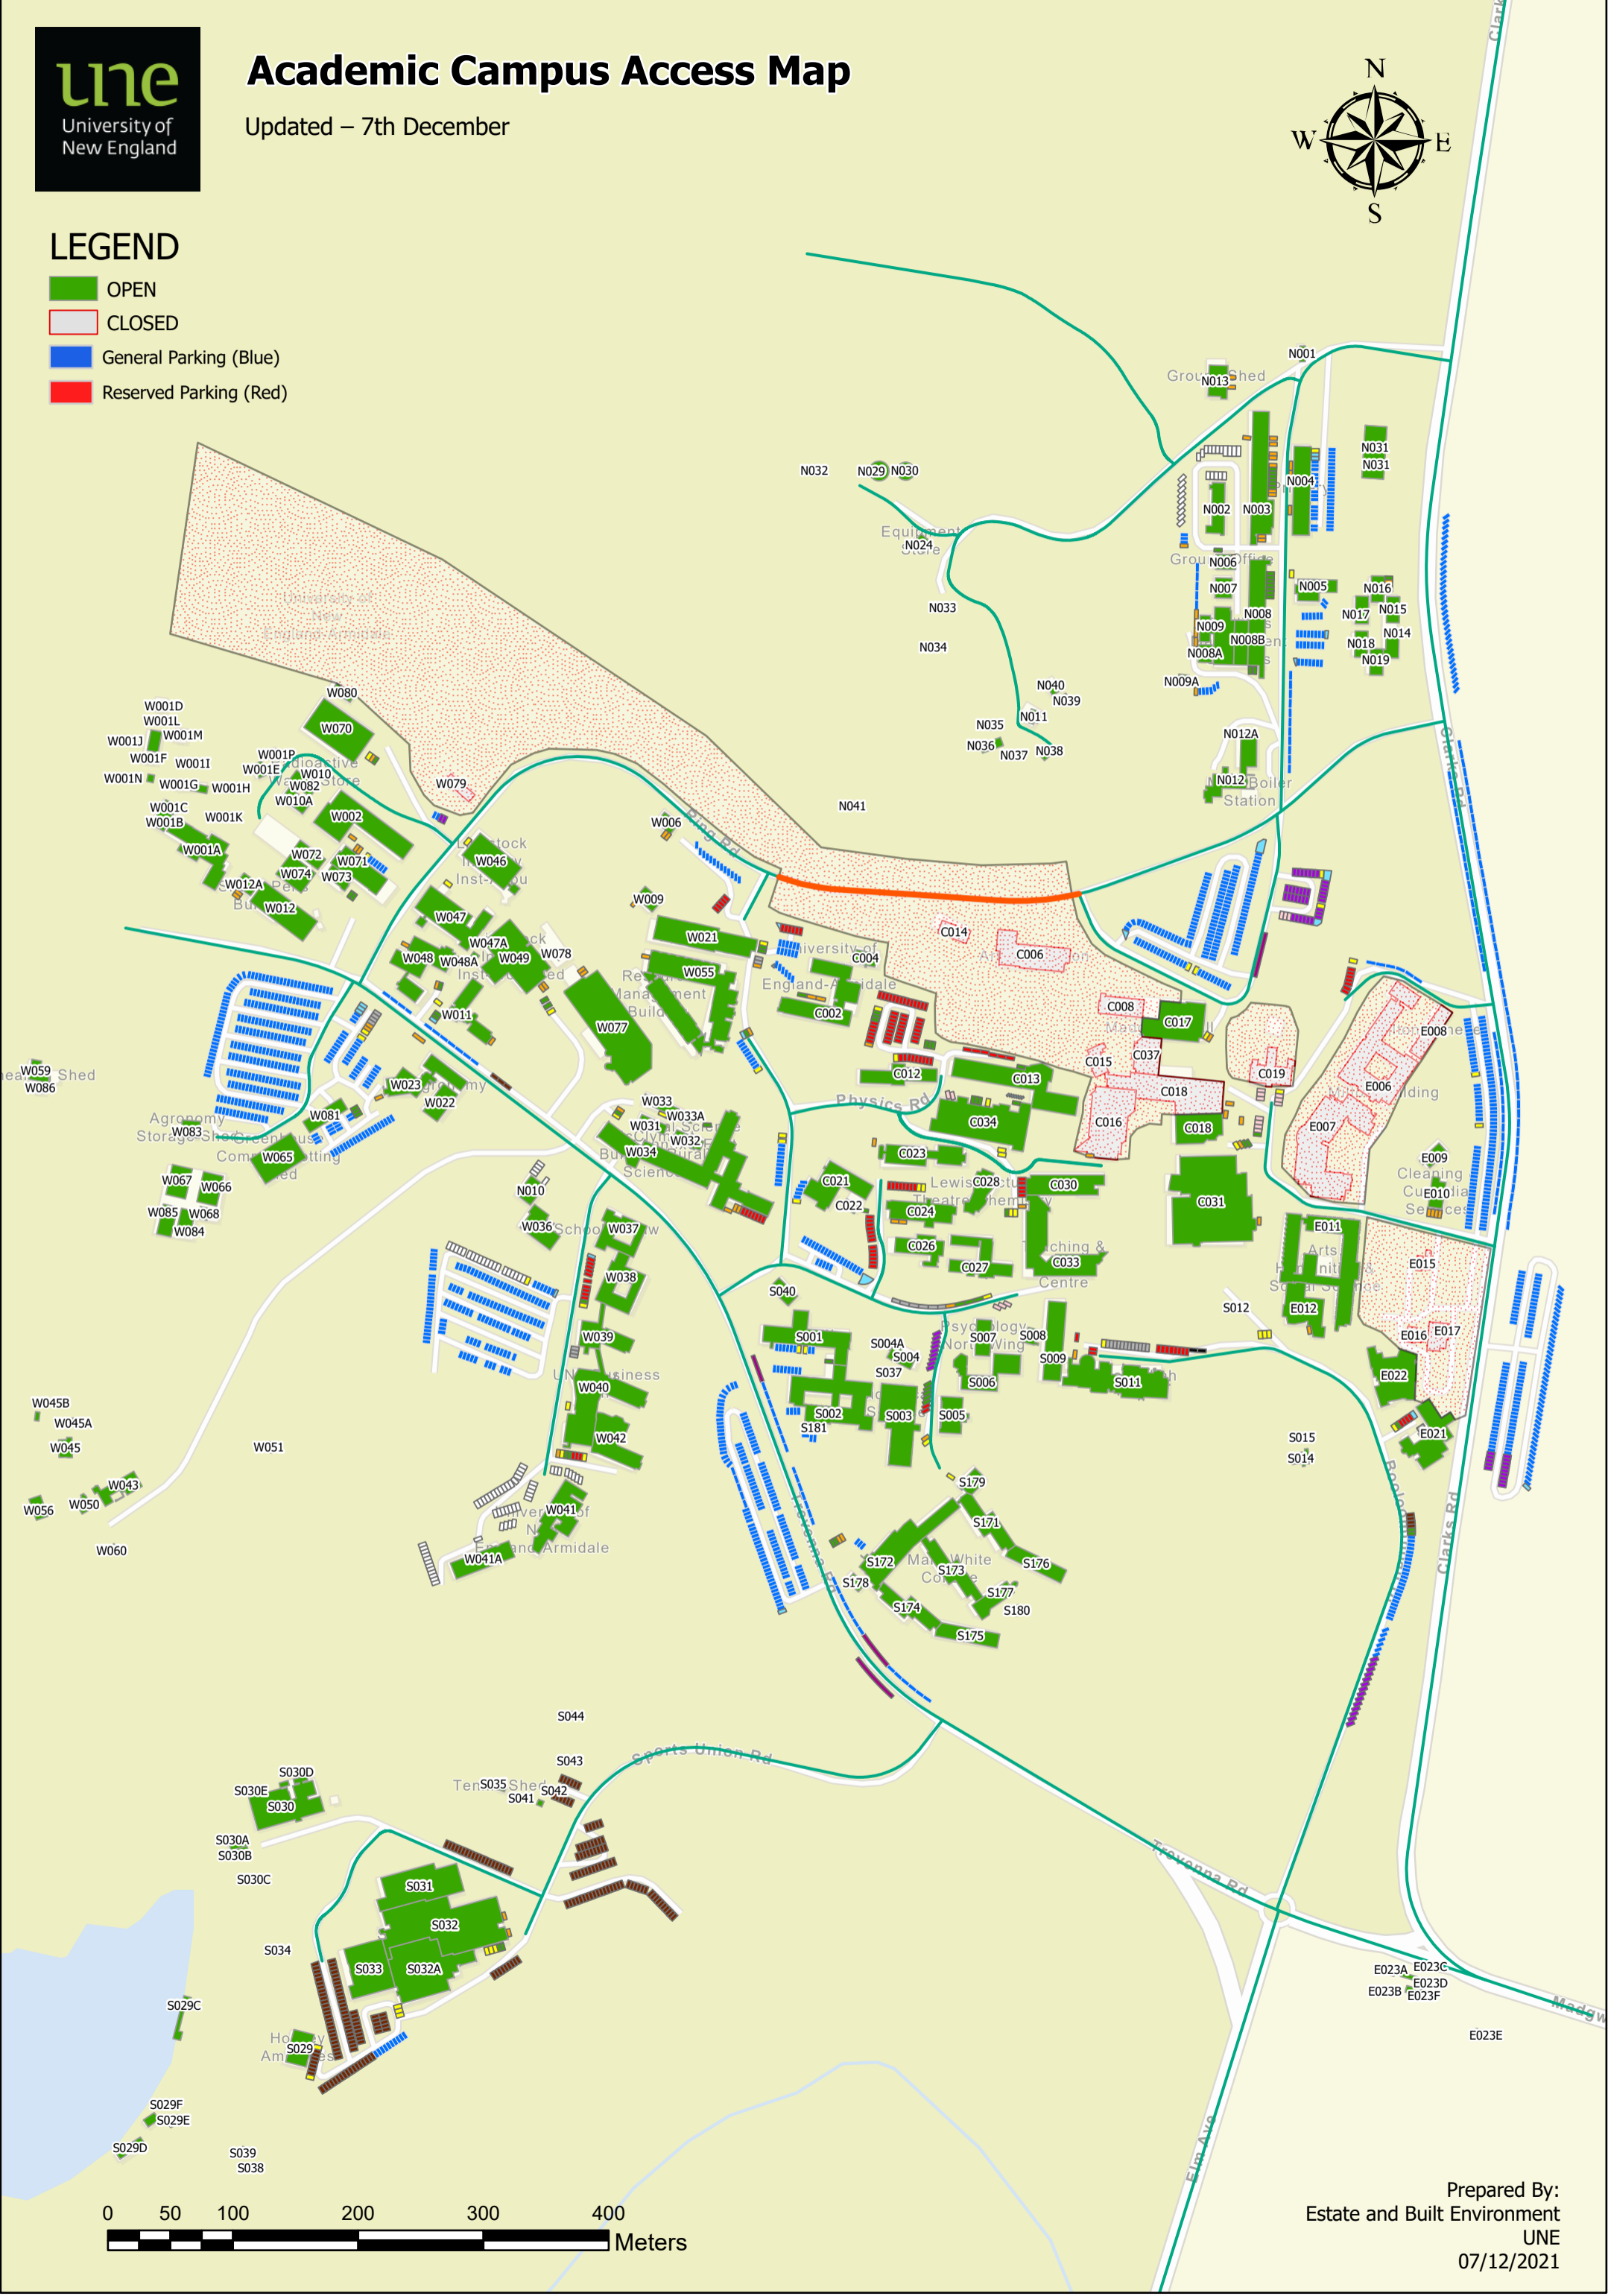

Academic Campus Access Map

Updated – 7th December

LEGEND

- OPEN
- CLOSED
- General Parking (Blue)
- Reserved Parking (Red)

Prepared By:
Estate and Built Environment
UNE
07/12/2021