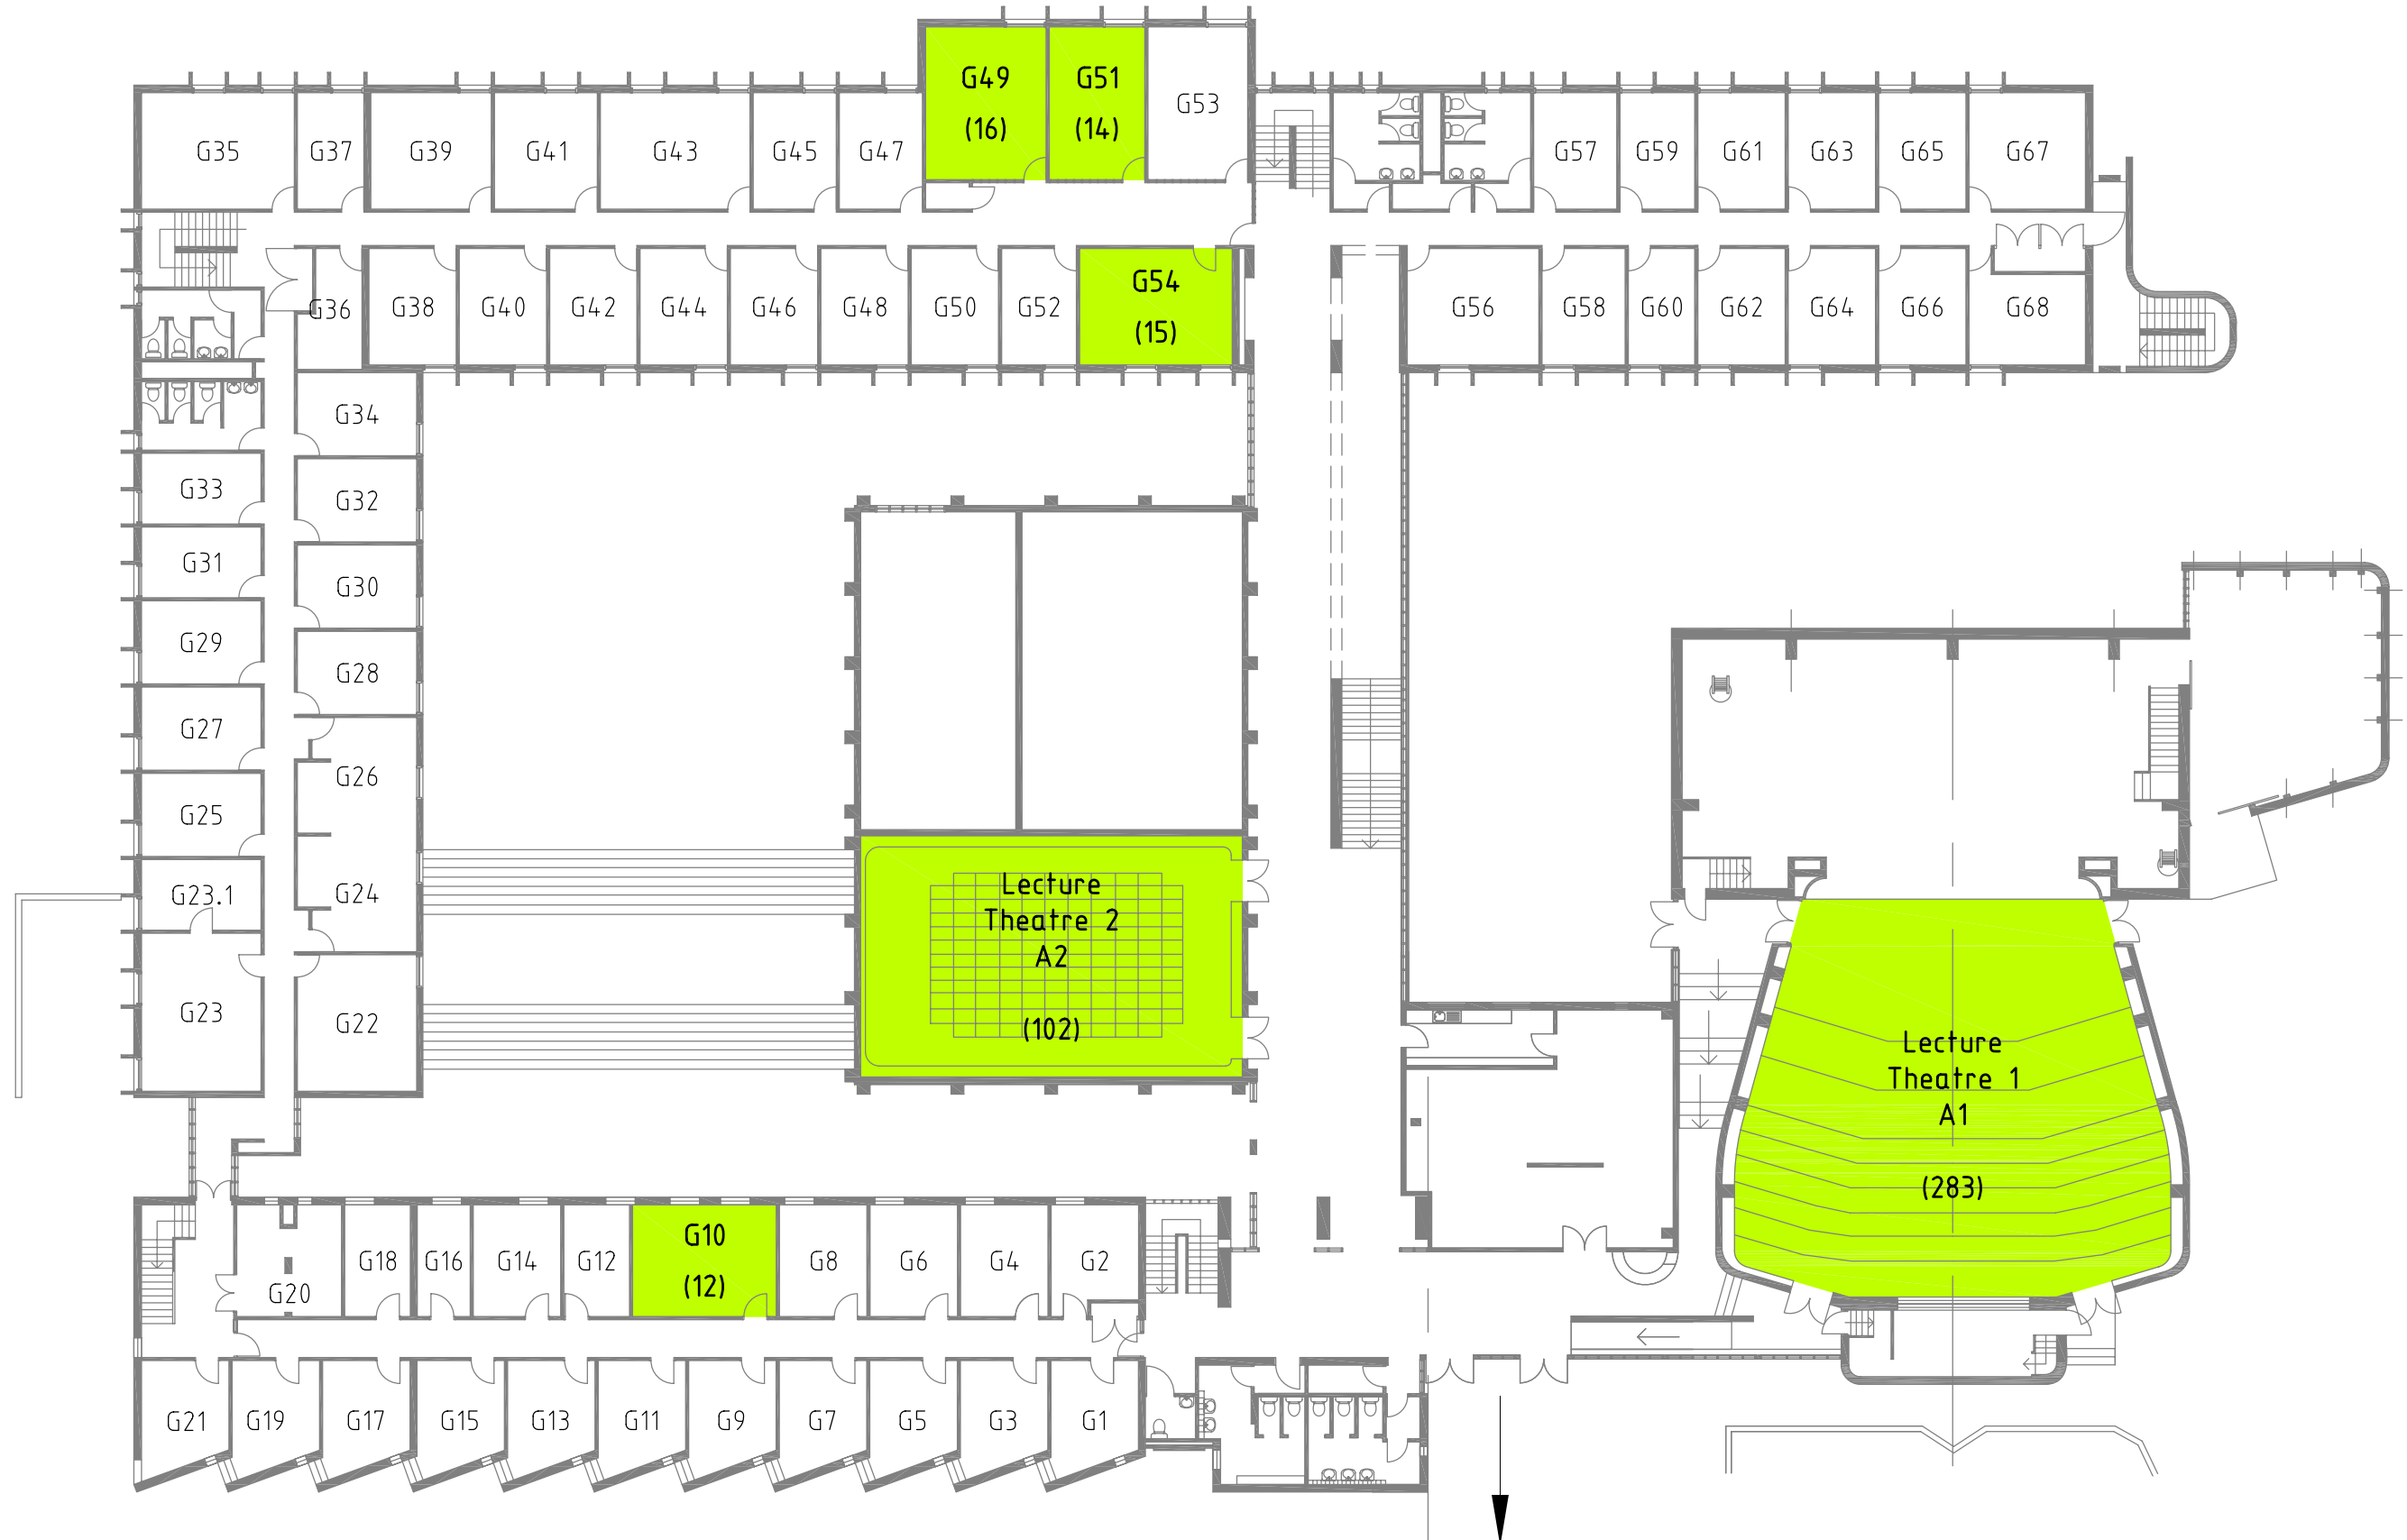

E011 - ARTS BUILDING

Level LG

TEACHING ROOM

Description
ROOM NO.
(Max. Capacity)

E011 - ARTS BUILDING

Level G

TEACHING ROOM →

Description
ROOM NO.
(Max. Capacity)

E011 - ARTS BUILDING

Level 1

TEACHING ROOM →

Description
ROOM NO.
(Max. Capacity)

TEACHING ROOM →

Description
ROOM NO.
(Max. Capacity)