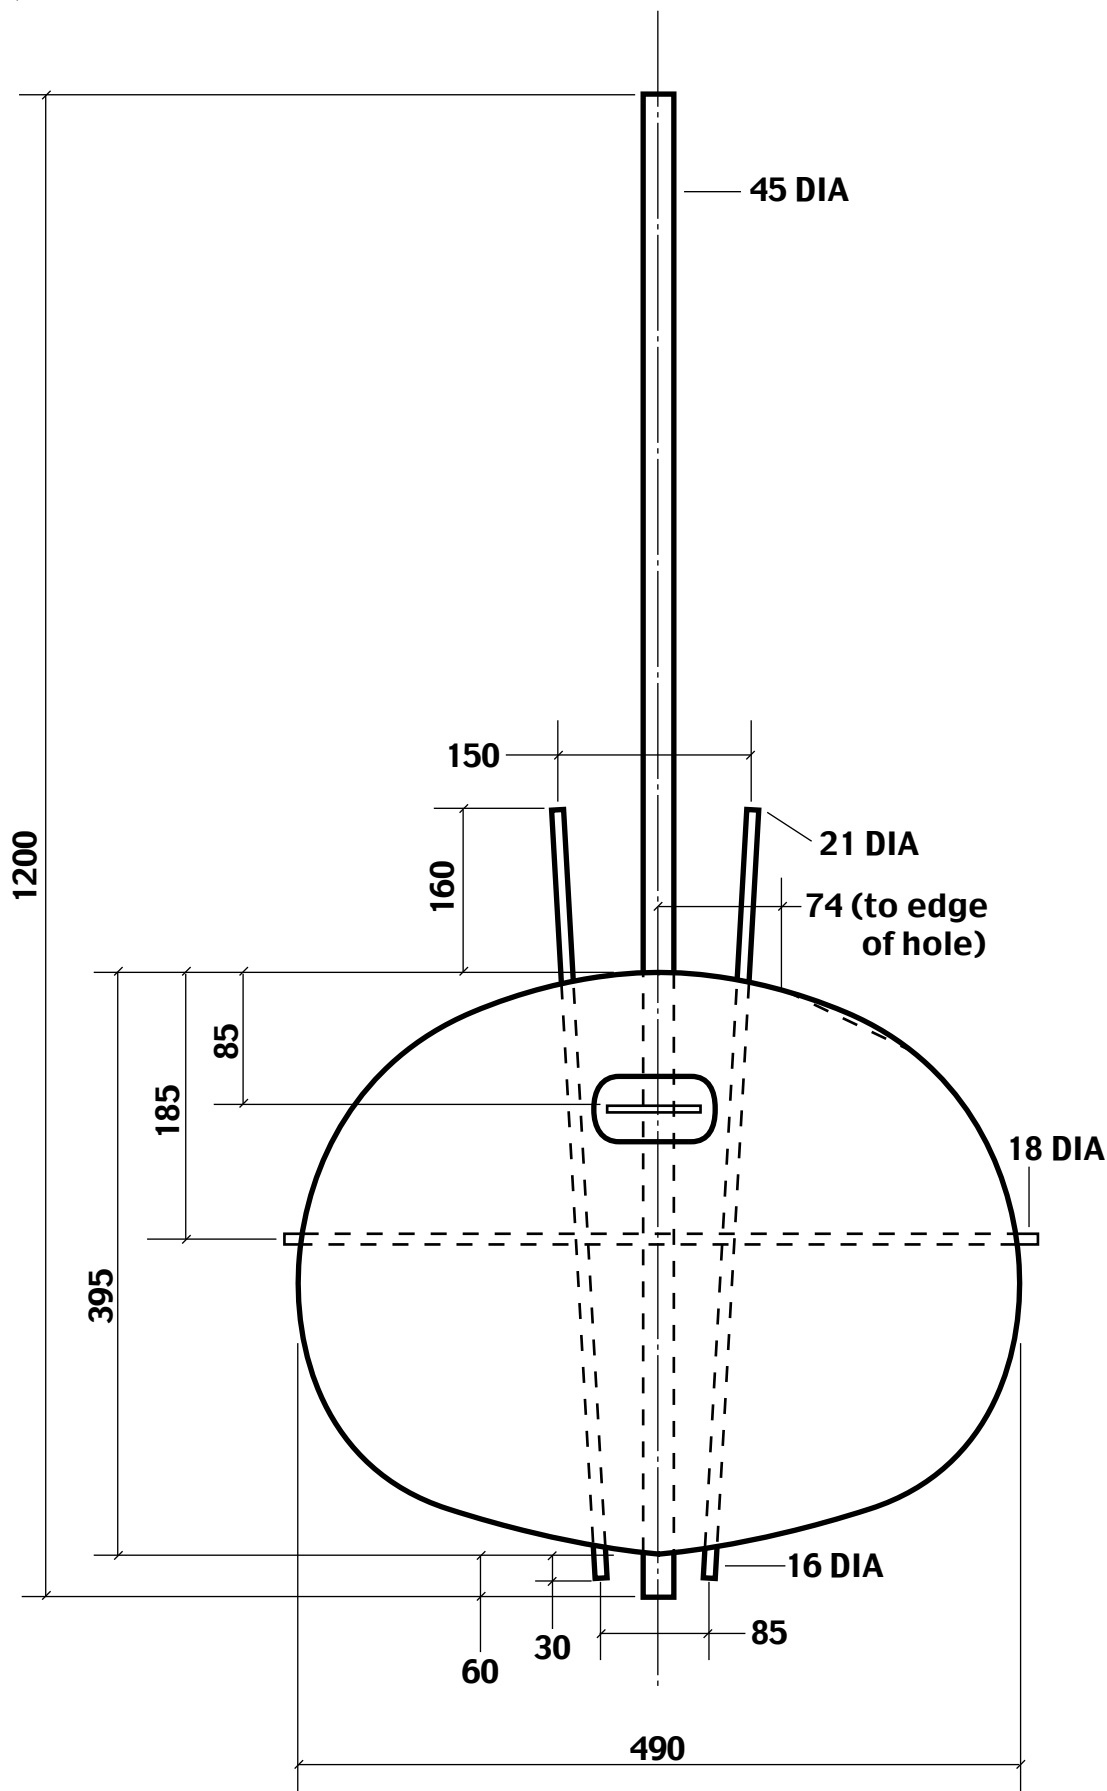

KORA Manufactured 1988 in The Gambia
for the University of New England Music Department,
Armidale NSW 2351.

Measured and Drawn by
Lindsay Rowlands 14/5/02

All measurements in
millimetres — not to scale.