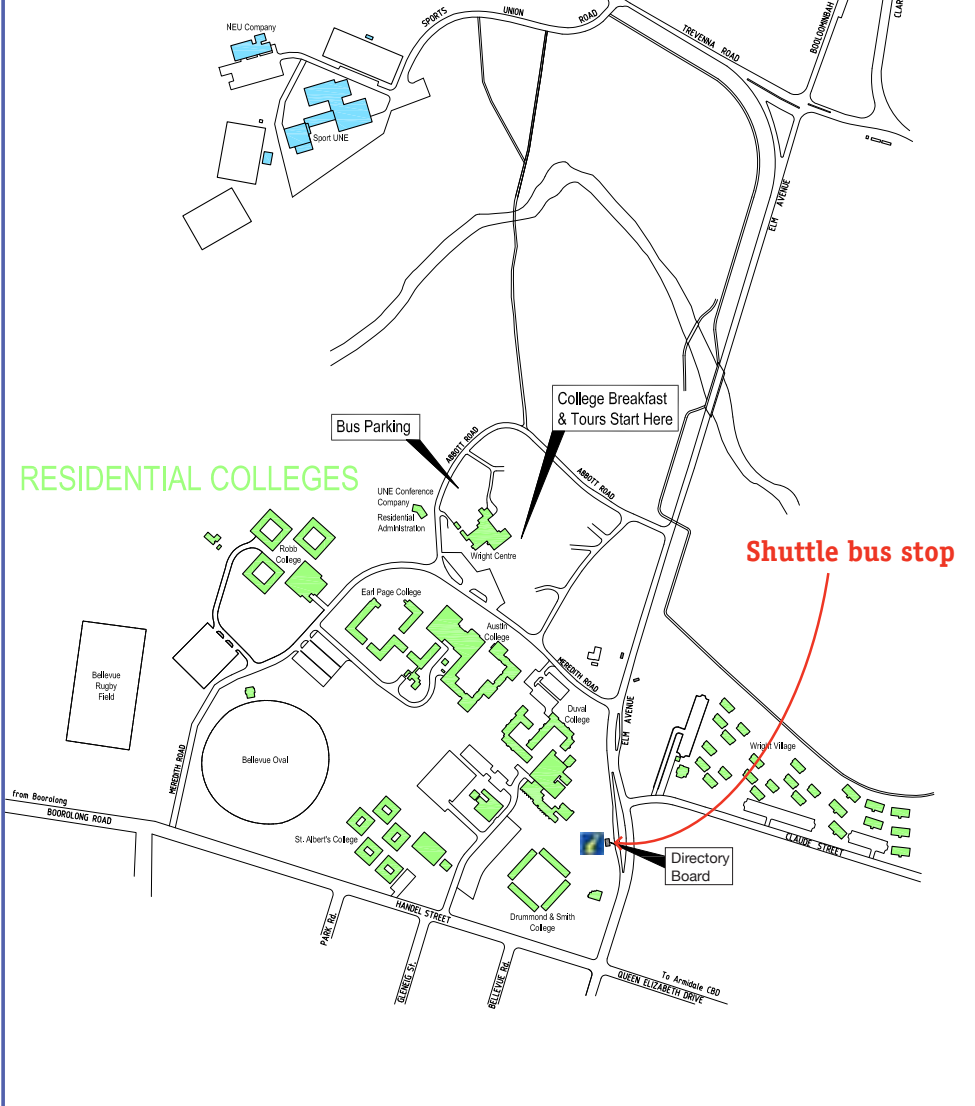

#### Plus

- Mechanical Bull
- DJ Rusty and Tune!FM

RESIDENTIAL COLLEGES

Shuttle bus stop

Bus Parking

College Breakfast & Tours Start Here

Directory Board