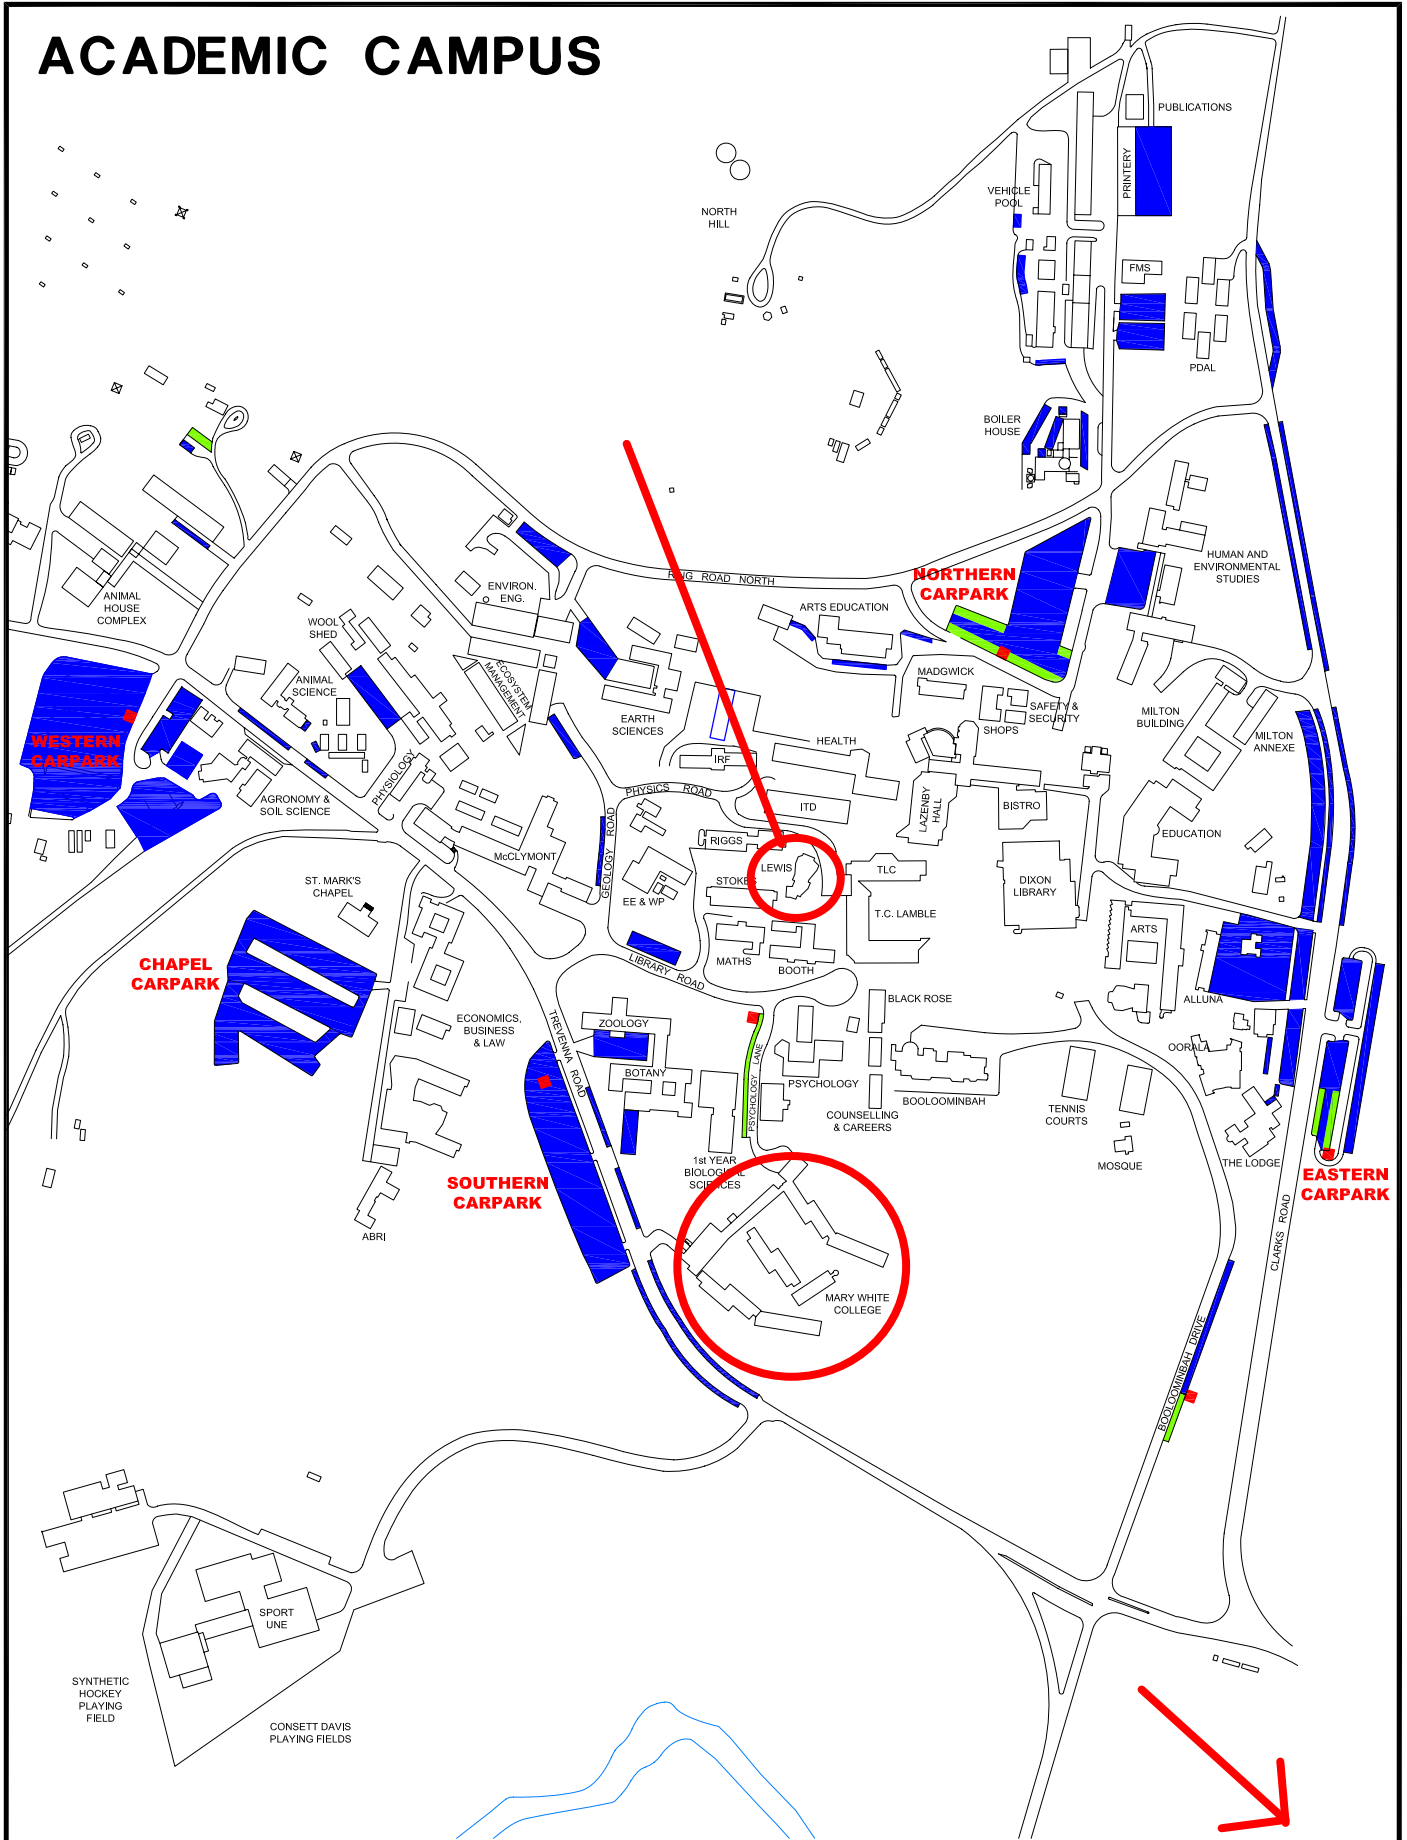

ACADEMIC CAMPUS

LIME VISITOR COUPON PARKING AREAS
 \$2.00 Half Day, \$4.00 Full Day, \$10.00 7 Days

BLUE PERMIT PARKING AREAS
 \$50 per annum or \$30 per semester

■ **VISITOR COUPON PARKING MACHINES**