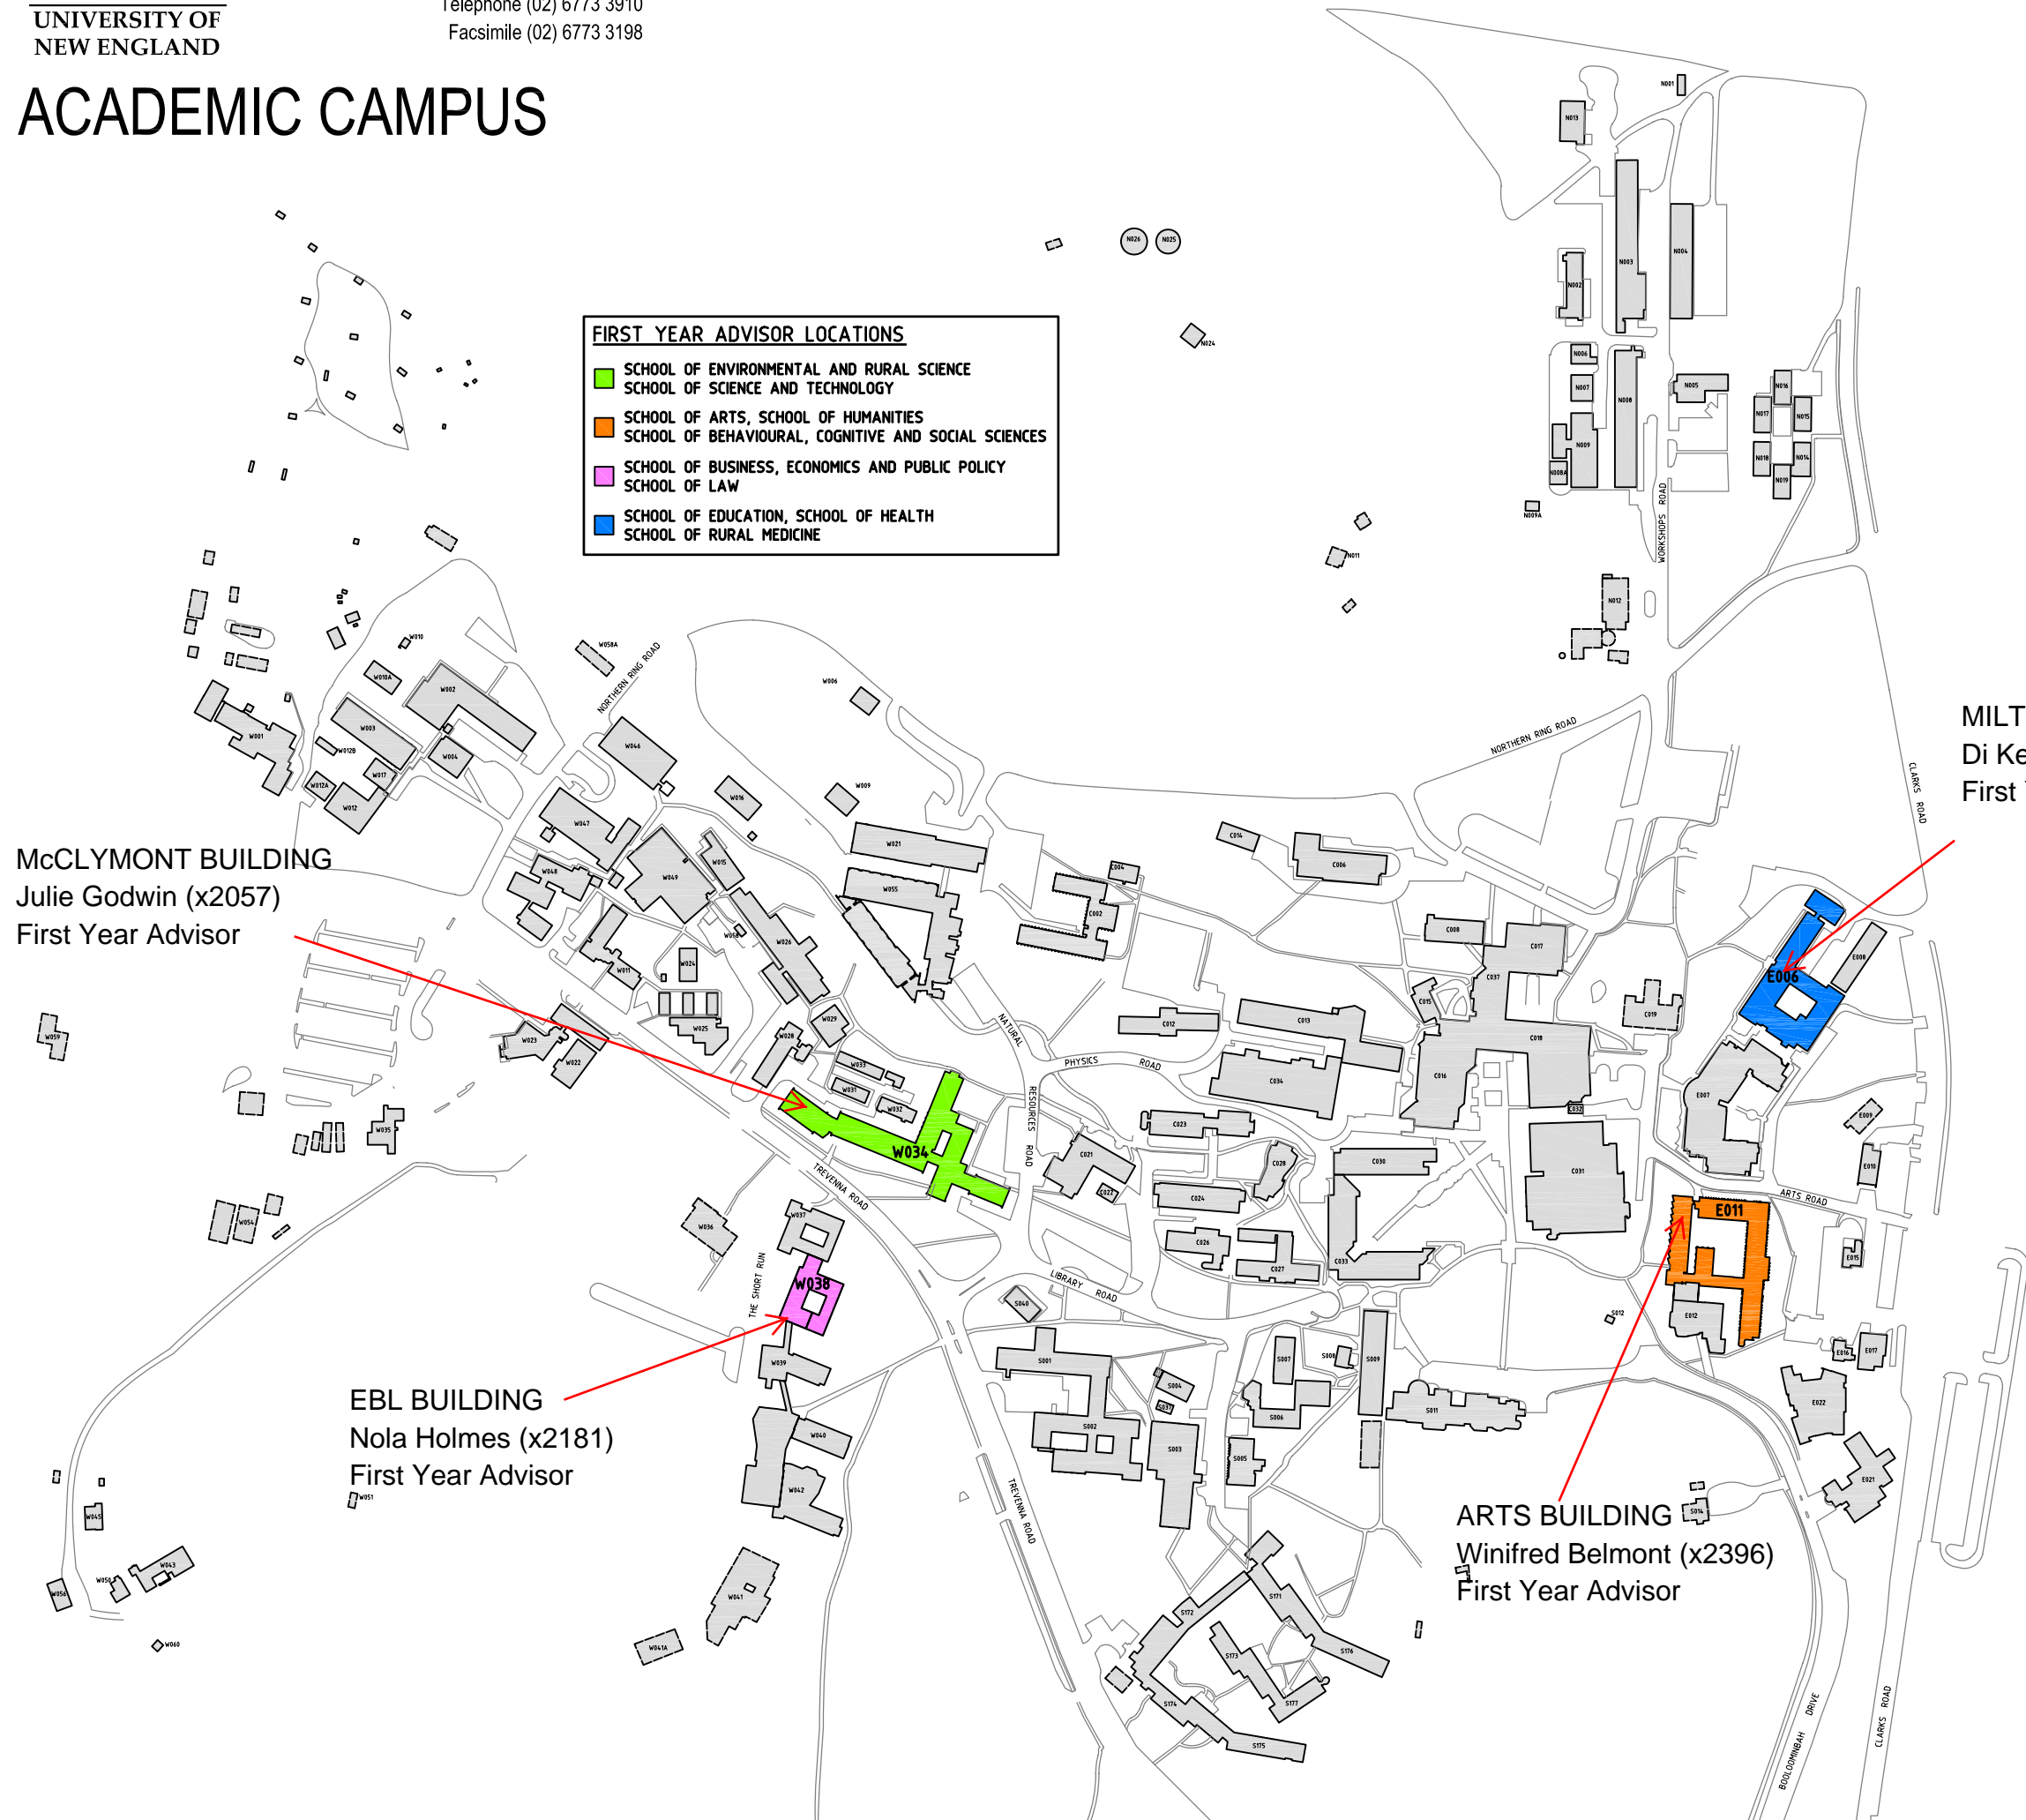

# ACADEMIC CAMPUS

FIRST YEAR ADVISOR LOCATIONS	
Green	SCHOOL OF ENVIRONMENTAL AND RURAL SCIENCE SCHOOL OF SCIENCE AND TECHNOLOGY
Orange	SCHOOL OF ARTS, SCHOOL OF HUMANITIES SCHOOL OF BEHAVIOURAL, COGNITIVE AND SOCIAL SCIENCES
Pink	SCHOOL OF BUSINESS, ECONOMICS AND PUBLIC POLICY SCHOOL OF LAW
Blue	SCHOOL OF EDUCATION, SCHOOL OF HEALTH SCHOOL OF RURAL MEDICINE

Di Kelton-Chambers  
First Year Advisor - Room 6  
School of Education  
School of Health  
School of Rural Medicine

TO  
EDUCATION BUILDING

Back to  
FYA ACADEMIC CAMPUS MAP

## Level 3

Julie Godwin  
First Year Advisor - Room 324  
School of Science and Technology  
School of Environmental and Rural Science

← TREVENNA ROAD →

Back to  
Academic Campus Map  
←

Nola Holmes  
First Year Advisor - Room 31, Wing 38, Level 2  
School of Law  
School of Business, Economics and Public Policy