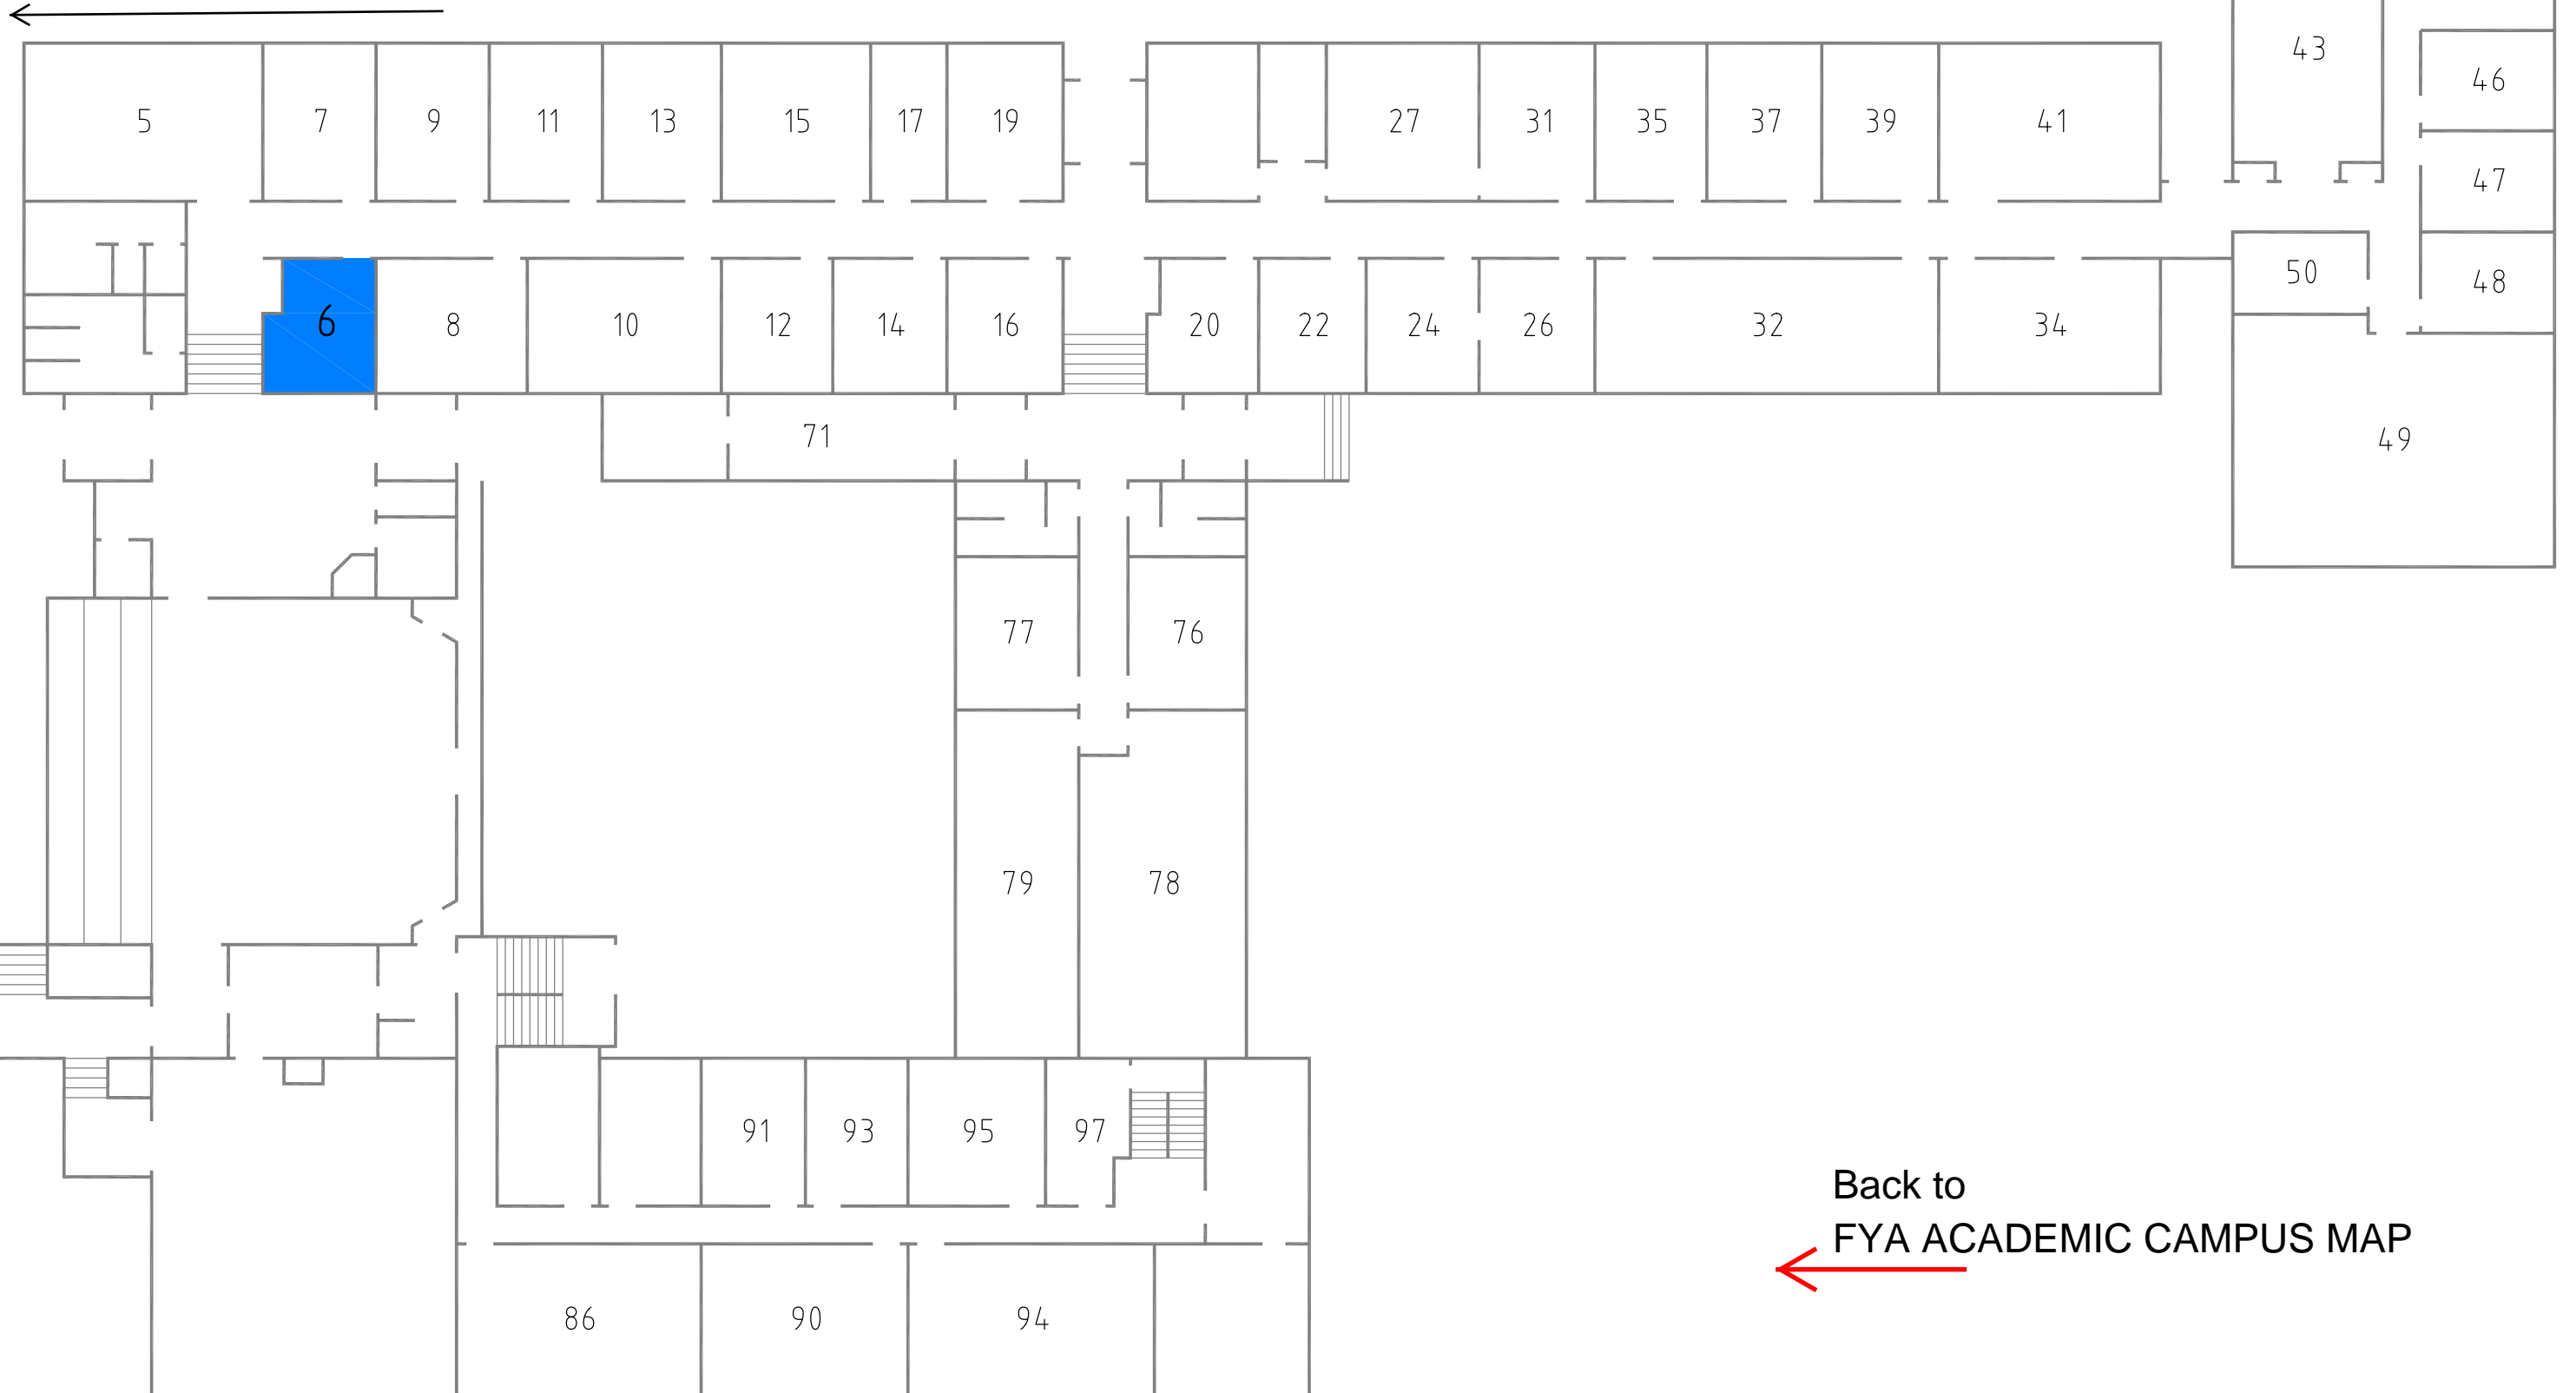

Di Kelton-Chambers
First Year Advisor - Room 6
School of Education
School of Health
School of Rural Medicine

TO
EDUCATION BUILDING

Back to
FYA ACADEMIC CAMPUS MAP